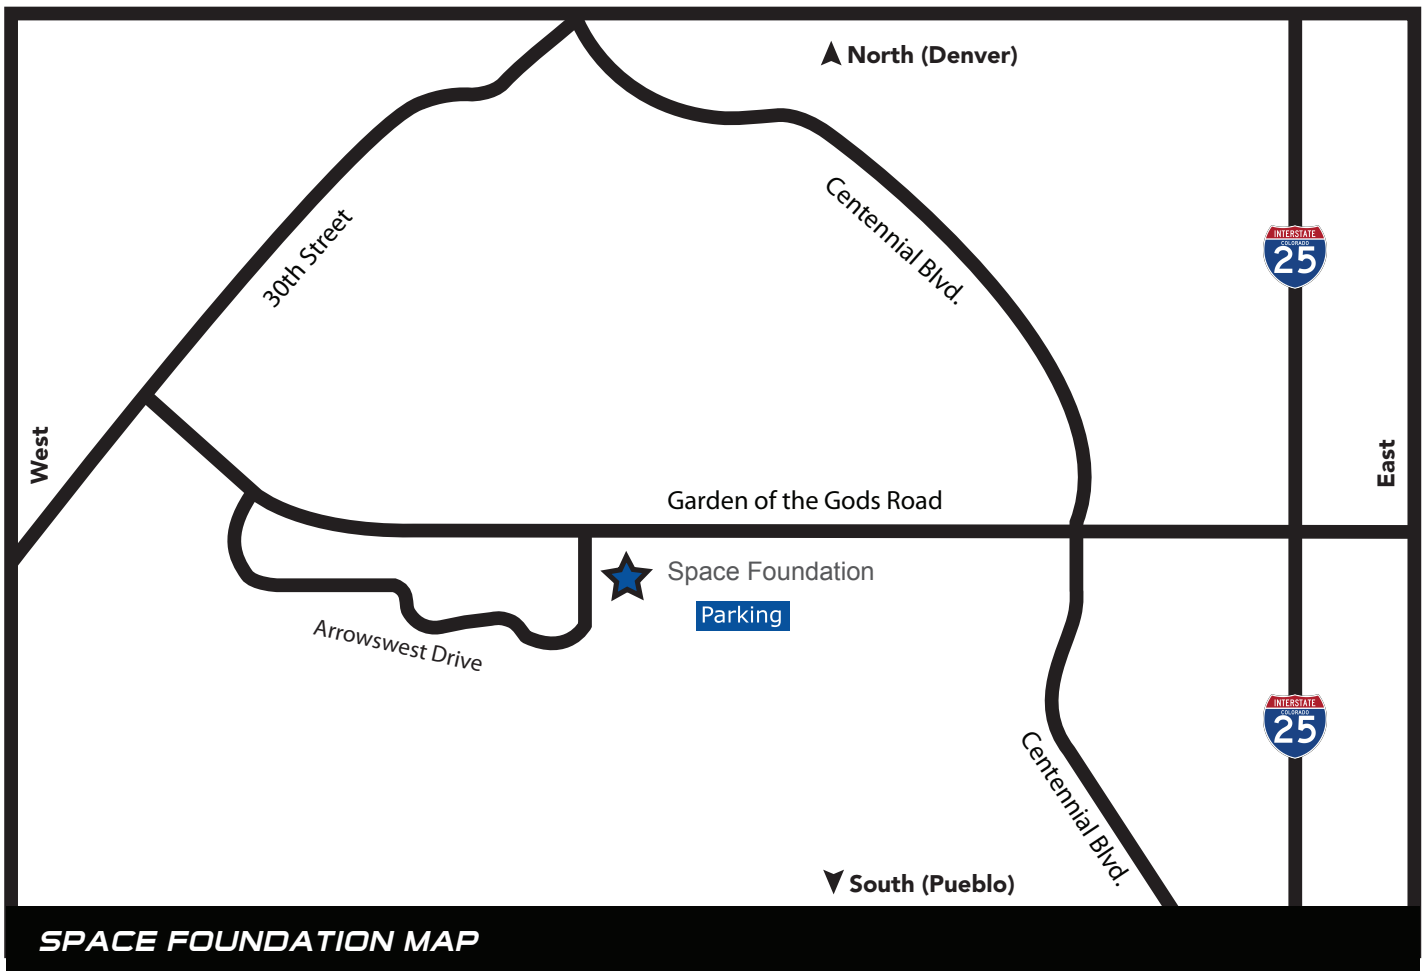

# DRIVING DIRECTIONS TO SPACE FOUNDATION HEADQUARTERS

## Directions from the Colorado Springs Airport:

1. Head west toward Milton E Proby Pkwy.
2. Continue straight onto Milton E Proby Pkwy.
3. Keep right at the fork.
4. Turn right onto S Powers Blvd.
5. Turn left onto E Fountain Blvd.
6. Continue onto US-24 W/Martin Luther King Jr Bypass.  
Continue to follow US-24 W.
7. Keep right at the fork, follow signs for I-25 N/US-24 W/Denver/Manitou Springs and merge onto I-25 N/US-24. Continue to follow I-25 N.
8. Take exit 146 for Garden of the Gods Rd.
9. Turn left onto Garden of the Gods Rd.
10. Turn left onto Arrowswest Drive.
11. Turn left into Space Foundation parking lot.

## From I-25 South (Pueblo)

1. Follow signs for I-25 N.
2. Take exit 146 for Garden of the Gods Road.
3. Turn left onto Garden of the Gods.
4. Turn left onto Arrowswest Drive.
5. Turn left into Space Foundation parking lot.

## From I-25 North (Denver International Airport)

1. Head south onto I-25 S.
2. Take exit 146 for Garden of the Gods Road.
3. Turn right onto Garden of the Gods Road.
4. Turn left onto Arrowswest Drive.
5. Turn left into Space Foundation parking lot.